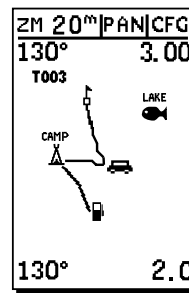

GPS 12

Navigation Features

Waypoints:

Total: 500 each with name, symbol and map display option
Nearest: 9 (automatic)
Proximity: 9

Routes: 20 reversible routes with up to 30 points each, plus MOB and TracBack™ modes

TracBack™: Automatic track log navigation

Track Log: 1024 points

Map Datums: 107 including one User Datum

Coordinates: Lat/Lon, UTM/UPS, plus 7 grids, including Maidenhead and User Selectable

Performance

Receiver: PhaseTrac 12™ 12 parallel channel receiver continuously tracks and uses up to twelve satellites to compute and update position

Acquisition Times:

Warm: Approx. 15 seconds
Cold: Approx. 45 seconds
AutoLocate™: Approx. 5 minutes
EZinit: Easy initialisation, 45 seconds

Update Rate: 1/second, continuous

Accuracy:

Position: 15 meters (49 feet) RMS*
1-5 meters (3-15 feet) RMS with GARMIN GBR 21 DGPS receiver (optional)

Velocity: 0.1 knot RMS steady state

Dynamics: 6g's

Interfaces: NMEA 0183 and RTCM 104 DGPS corrections

Antenna: Internal patch

Power

Source: 4 AA batteries (not included) or 5-8vDC

Battery Life: 24 hours plus

Physical

Size: 5.3W x 14.7H x 3.1D cm (2.1" x 5.8" x 1.2")

Weight: 9.5 ounces (269 g) with batteries

Display: 5.6H x 3.8W cm (2.2" x 1.5") high-contrast LCD with electro-luminescent backlighting

Case: Ultrasonically welded, waterproof to IPX-7 standards

Temp. Range: -15°C to 70°C (5°F to 158°F)

Memory Backup: Internal rechargeable lithium battery

Accessories

Standard: GPS 12 Receiver
User's Manual
Quick Reference Guide
Wrist Strap

Optional: Carrying Case
Swivel Mount Brackets
Data Transfer Cable
Cigarette Lighter Adapter
PC Kit

Specifications are preliminary and subject to change without notice.