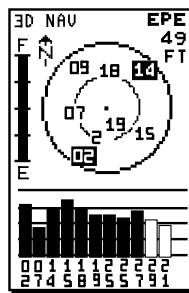

Performance

Receiver: PhaseTrac 12™ 12 parallel channel receiver continuously tracks and uses up to twelve satellites to compute and update position

Acquisition Times:

Warm: Approx. 15 seconds
Cold: Approx. 45 seconds
AutoLocate™: Approx. 5 minutes
EZinit: Easy initialisation, 45 seconds

Update Rate: 1/second, continuous

Accuracy:

Position: 15 meters (49 feet) RMS*
1-5 meters (3-15 feet) RMS with GARMIN GBR 21 DGPS receiver (optional)

Velocity: 0.1 knot RMS steady state

Dynamics: 6g's

Interfaces: NMEA 0183 and RTCM 104 DGPS corrections

Antenna: Internal patch

Power

Source: 4 AA batteries (not included) or 5-8vDC

Battery Life: 24 hours plus

Physical

Size: 5.3W x 14.7H x 3.1D cm (2.1" x 5.8" x 1.2")

Weight: 9.5 ounces (269 g) with batteries

Display: 5.6H x 3.8W cm (2.2" x 1.5") high-contrast LCD with electro-luminescent backlighting

Case: Ultrasonically welded, waterproof to IPX-7 standards

Temp. Range: -15°C to 70°C (5°F to 158°F)

Memory Backup: Internal rechargeable lithium battery

Accessories

Standard: GPS 12 Receiver
User's Manual
Quick Reference Guide
Wrist Strap

Optional: Carrying Case
Swivel Mount Brackets
Data Transfer Cable
Cigarette Lighter Adapter
PC Kit

Specifications are preliminary and subject to change without notice.

* Subject to accuracy degradation to 100m 2DRMS under the United States Department of Defence imposed Selective Availability Program.

Satellite Status