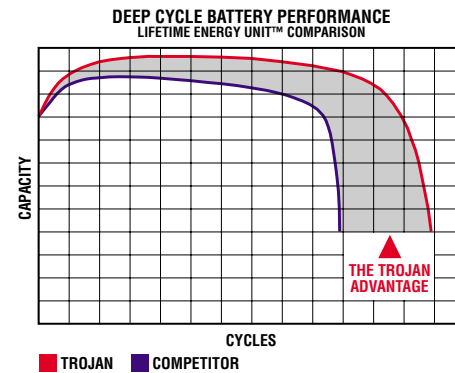

THE LEU STORY: BATTERY SELECTION, MADE EASY

Choosing a deep cycle battery should not be a complicated process. To make things simple, Trojan Battery Company pioneered a new tool called Lifetime Energy Units™ - LEUs for short. Here is how this new concept works for you...

Engineers know the value of a battery is based on the total energy it contains. They measure this in kilowatt-hours. Now, Trojan has replaced these calculations and graphs with a single number. Lifetime Energy Units are an accurate, convenient way to compare the relative value of one deep cycle battery to another. Simply stated, Lifetime Energy Units signify the number of kilowatt-hours of energy a battery delivers over its useful life. The bigger the number, the more work the battery can perform.

The Trojan Advantage

Ordinary deep cycle batteries rapidly degrade. Over the long haul, Trojan deep cycle batteries deliver more performance and value. We call that difference the Trojan Advantage.

PRODUCT SPECIFICATIONS

Type	LEUs¹	Reserve Capacity			20 Hour Rate AH	5 Hour Rate² AH	Overall Dimensions inches (mm)			Approx. Weight lbs. (kg.)	Color Cover/Case
		Minutes @ 25 Amps	Minutes @ 56 Amps	Minutes @ 75 Amps			Length	Width	Height		
DEEP CYCLE 6 VOLT BATTERIES											
T-605	383	383	-	105	190	155	10 3/8 (264)	7 1/8 (181)	11 3/16 (284)	58 (26)	MAR/MAR
T-105	438	447	-	115	225	171	10 3/8 (264)	7 1/8 (181)	11 3/16 (284)	62 (28)	MAR/MAR
T-125	492	488	-	132	235	192	10 3/8 (264)	7 1/8 (181)	11 3/16 (284)	66 (30)	MAR/MAR
T-145	673	530	-	145	244	209	10 3/8 (264)	7 1/8 (181)	11 1/2 (292)	72 (33)	MAR/MAR
DEEP CYCLE 8 VOLT BATTERIES											
T-875	438	295	117	75	150	143	10 3/8 (264)	7 1/8 (181)	11 3/16 (284)	63 (29)	MAR/MAR
T-890	511	340	132	90	165	146	10 3/8 (264)	7 1/8 (181)	11 3/16 (284)	69 (31)	MAR/MAR

¹Lifetime Energy Units.
²Based on IEC (International Electrotechnical Commission) temperature standard of 30°C (86°F).